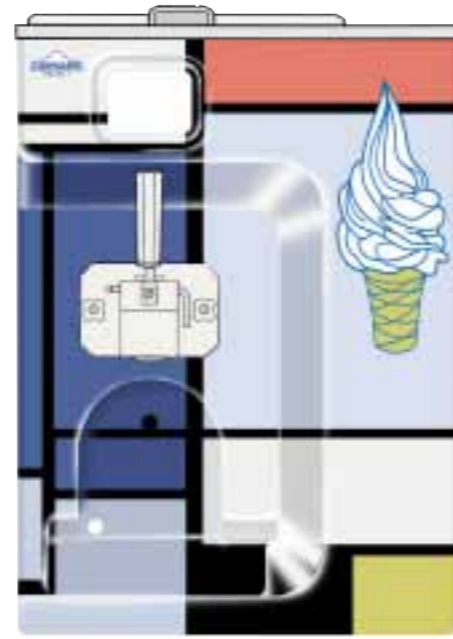

## Colour Your CARPIGIANI

CARPIGIANI's technology goes one step further with the development of **ONLY YOU**, a new, customizable, counter top soft ice cream machine range with either 1 or 3 taps.

Customize your ice cream machine, make it unique and win your clients hearts with an ice cream produced by your own individualized machine. The ability to customize your machine will allow self expression to enhance your premises and make your ice cream one of a kind.

The polycarbonate front panel is made out of a technologically advanced material. The images on the panel are glossy, scratch proof and do not deteriorate over time.

For example...

... with **ONLY YOU** you could reproduce a famous painting.