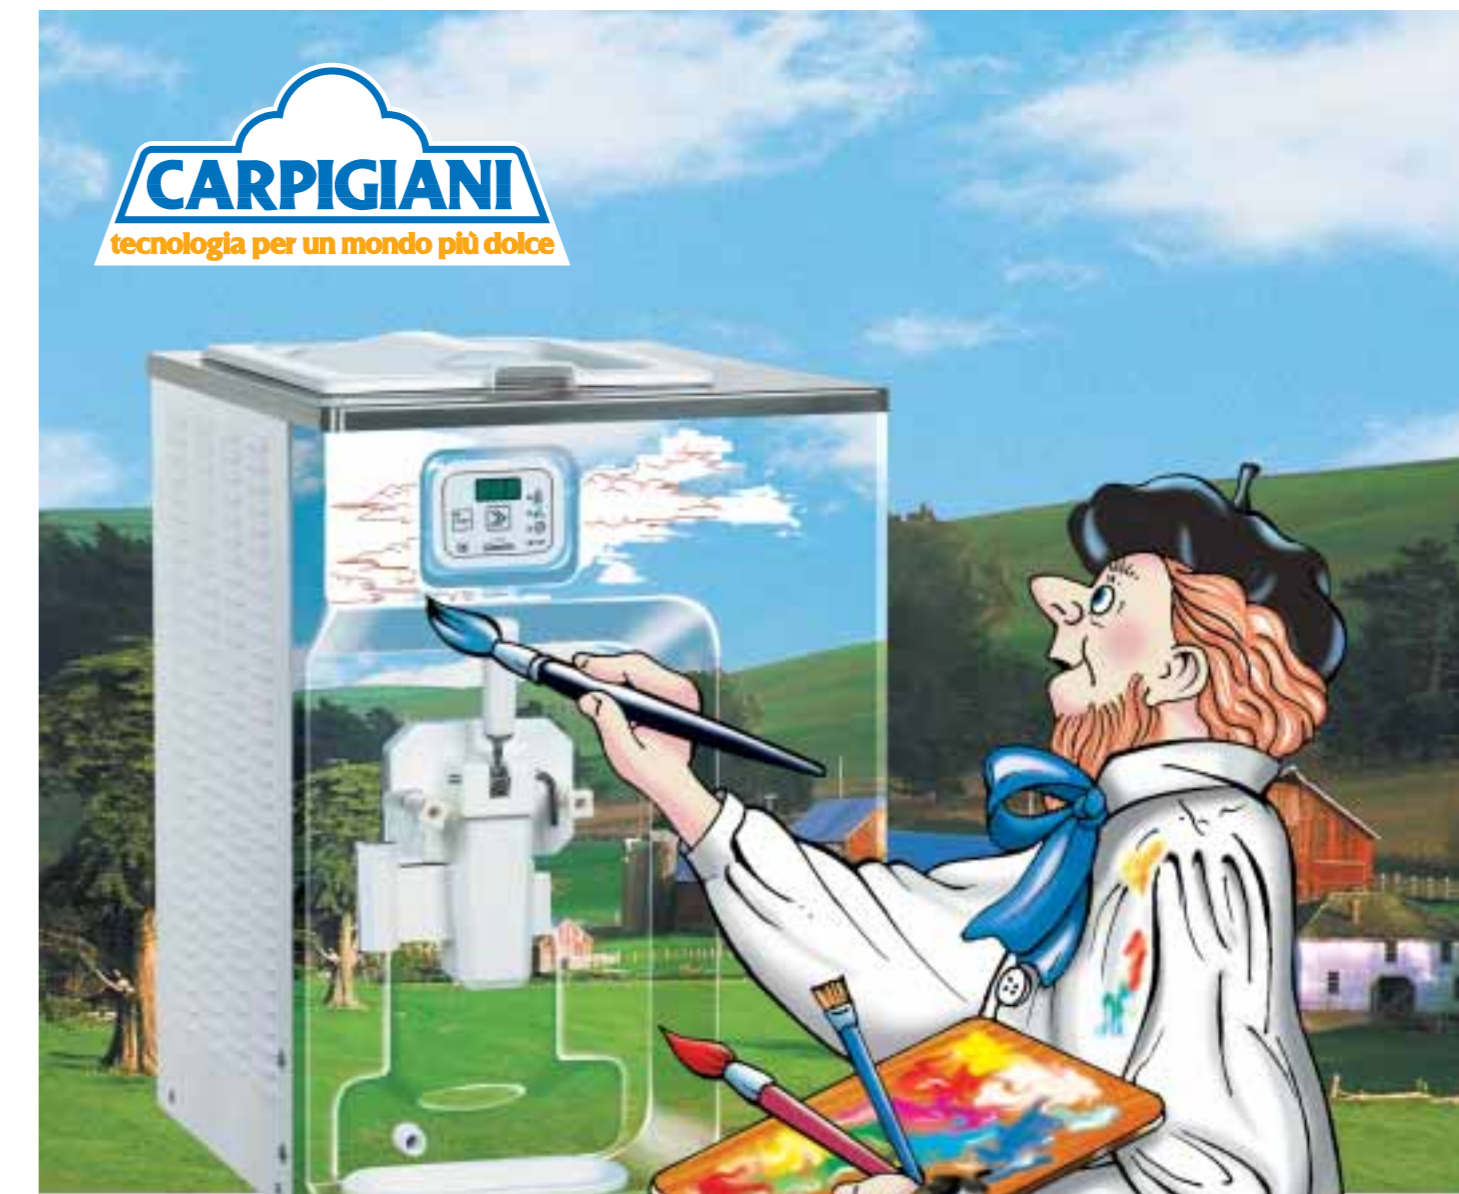

**ONLY YOU 1**  
50x70 cm.

**ONLY YOU 3**  
54x78 cm.

## What to send to CARPIGIANI in Order to Personalize your ONLY YOU

The following procedure will allow you to create your customized ONLY YOU with accuracy and quality:

1. Decide, in consultation with your Carpigiani dealer, whether you require 1 or 3 dispensers and whether gravity or pump fed.
2. Choose your image or obtain a good quality digital photograph.
3. Go to a photographer or a lab and have the image / photo put on a CD with TIF 20x30 cm. dimensions at 300 dpi.
4. Give the CD to your dealer and he will pass it on to Carpigiani, together with details of the machine that interests you.
5. Carpigiani will work on the photo to personalize it as much as possible.
6. Carpigiani will send you, via your dealer:
  - Confirmation that your personalization is possible
  - A draft of the front panel
  - An A3 print to allow you to check the quality of the image
  - A form to fill in to confirm your approval of the personalization.
7. The dealer will send it back to us, together with the order form, and we will proceed with production.
8. Your ONLY YOU will be delivered to you, in sixty days, by your dealer.

## Colour Your CARPIGIANI

CARPIGIANI's technology goes one step further with the development of **ONLY YOU**, a new, customizable, counter top soft ice cream machine range with either 1 or 3 taps.

Customize your ice cream machine, make it unique and win your clients hearts with an ice cream produced by your own individualized machine. The ability to customize your machine will allow self expression to enhance your premises and make your ice cream one of a kind.

The polycarbonate front panel is made out of a technologically advanced material. The images on the panel are glossy, scratch proof and do not deteriorate over time.

For example...

... with **ONLY YOU** you could reproduce a famous painting.